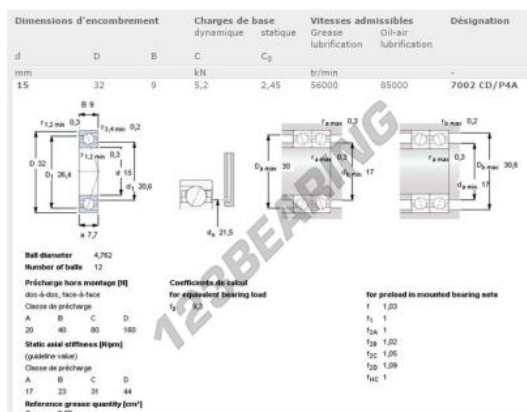

## Deep groove ball bearing single row 7002CD-P4A-SKF - 7002-CD-P4A-SKF

<https://www.123bearing.ca/bearing-housing/deep-groove-bearing/single-row/7002-cd-p4a-skf>

### PRODUCT FEATURES

Brand	SKF
N° Ean13	7316577303530
Inside diameter	15 mm
Inside diameter	0.591" inch
Outside diameter	32 mm
Outside diameter	1.26" inch
Thickness	9 mm
Thickness	0.354" inch
Contact angle	15 °
Cage	Non-metallic
Sealing	Non-tight
Weight	30 g
Dynamic load	5.2 kN
Static load	2.45 kN
Packaging	1